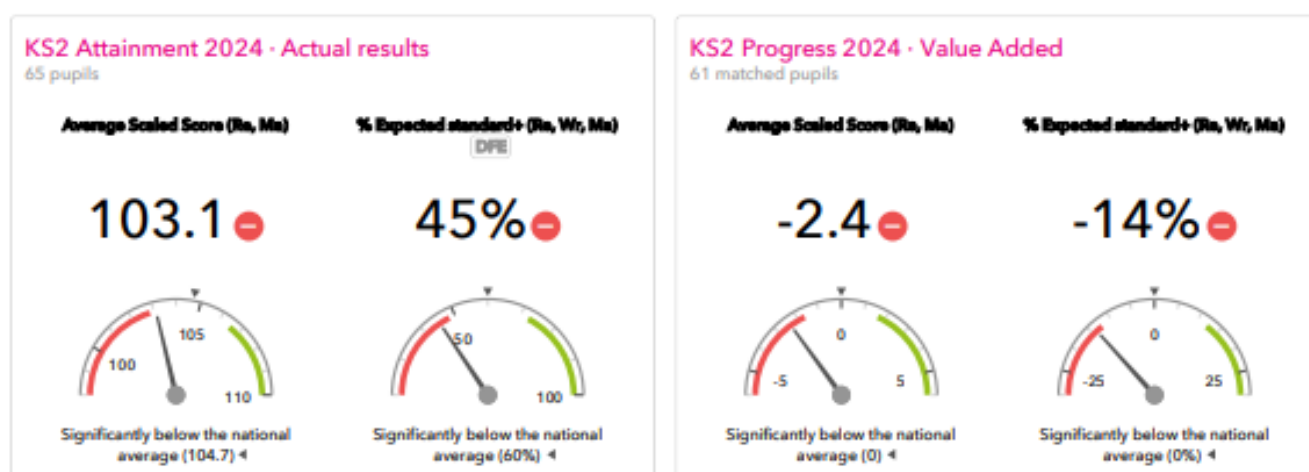

Key Stage 2 (end of primary school) results 2024

Reading 64.6%

Writing 67.7%

Maths 60%

Overview

KS2 higher and lower performing pupil groups 2024
Minimum group size: 5

	Higher performing	Lower performing
Overall achievement pupil progress		SEN Support (9) FSM (in last 6 years) (18) ➔ FSM (16) ➔
KS2 reading achievement pupil progress		SEN Support (9) FSM (in last 6 years) (18) Summer Term (26) ➔
KS2 writing achievement pupil progress		FSM (in last 6 years) (18) FSM (16) FSM (ever) (20)
KS2 mathematics achievement pupil progress		SEN Support (9) ➔ FSM (in last 6 years) (18) ➔ FSM (ever) (20) ➔